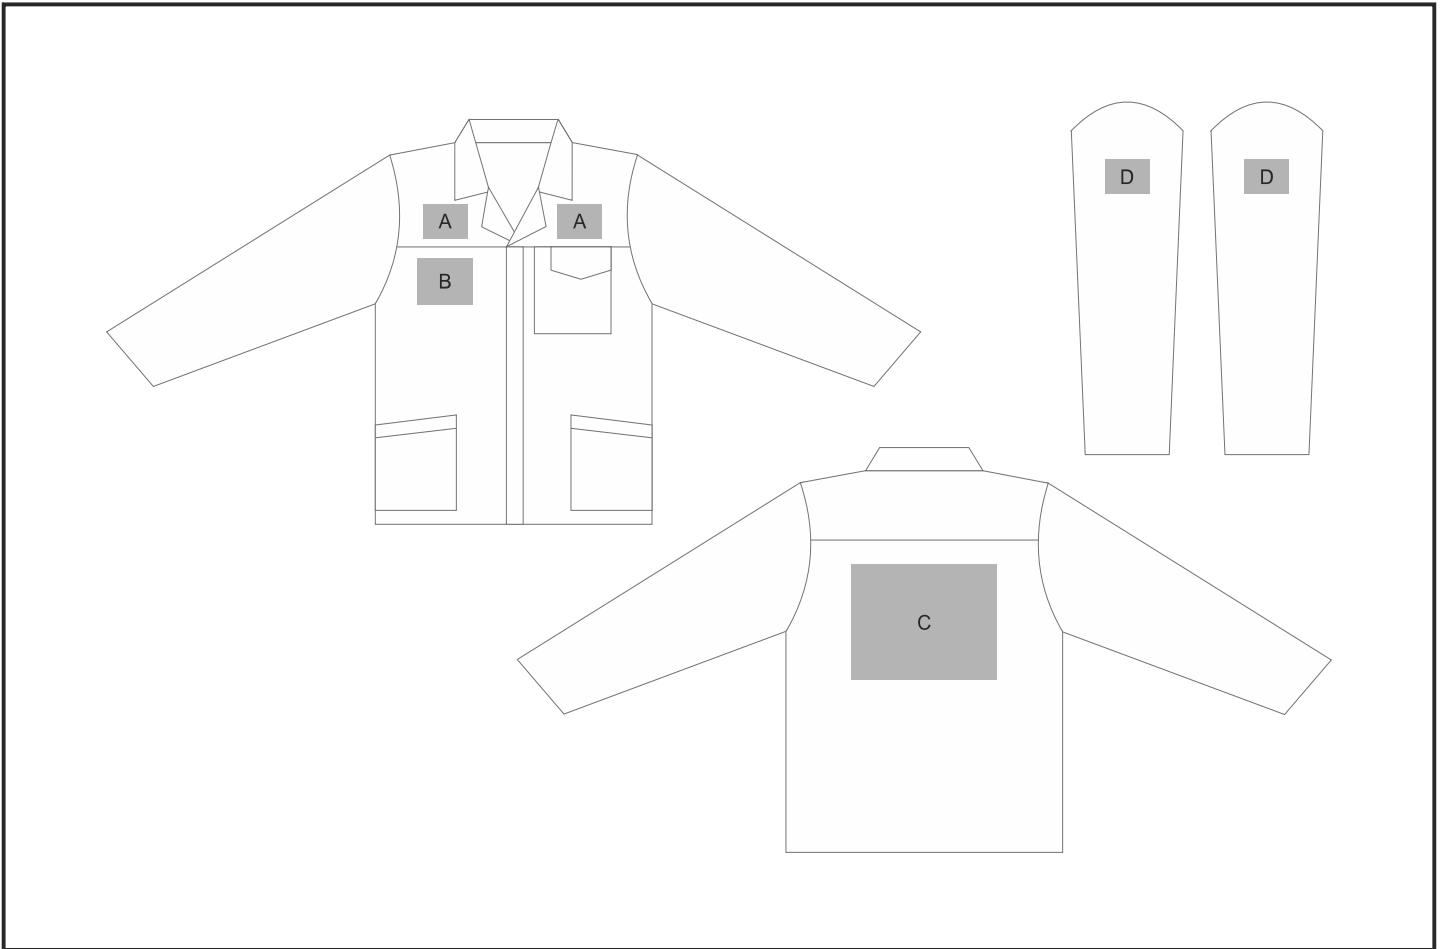

## Site Premium Two-Tone Polycotton Jacket

### Branding Options:

Position	Branding Method (Branding Code)	No. of Colours	Dimension
A	Screen Print (SA)	1 Colour	70mm wide x 30mm high
A	Embroidery (EMB-A)	N/A	100mm wide x 60mm high
B	Screen Print (SA)	1 Colour	100mm wide x 30mm high
B	Embroidery (EMB-A)	N/A	100mm wide x 60mm high
C	Screen Print (SA)	6 Colours	220mm wide x 200mm high
C	Embroidery (EMB-A)	N/A	100mm wide x 100mm high
D	Screen Print (SA)	2 Colours	60mm wide x 60mm high
D	Embroidery (EMB-A)	N/A	80mm wide x 60mm high